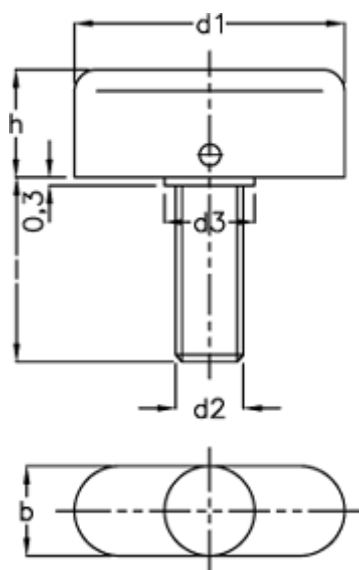

Article number: 200016631

Description: E+G Wing screw GN 431-36-M10-40
Rustfast

Measures

| | |
|----------|--------|
| b | = 12 |
| d1 | = 36 |
| d2 | = M10 |
| d3 | = 12 |
| H | = 14.5 |
| Length l | = 40 |